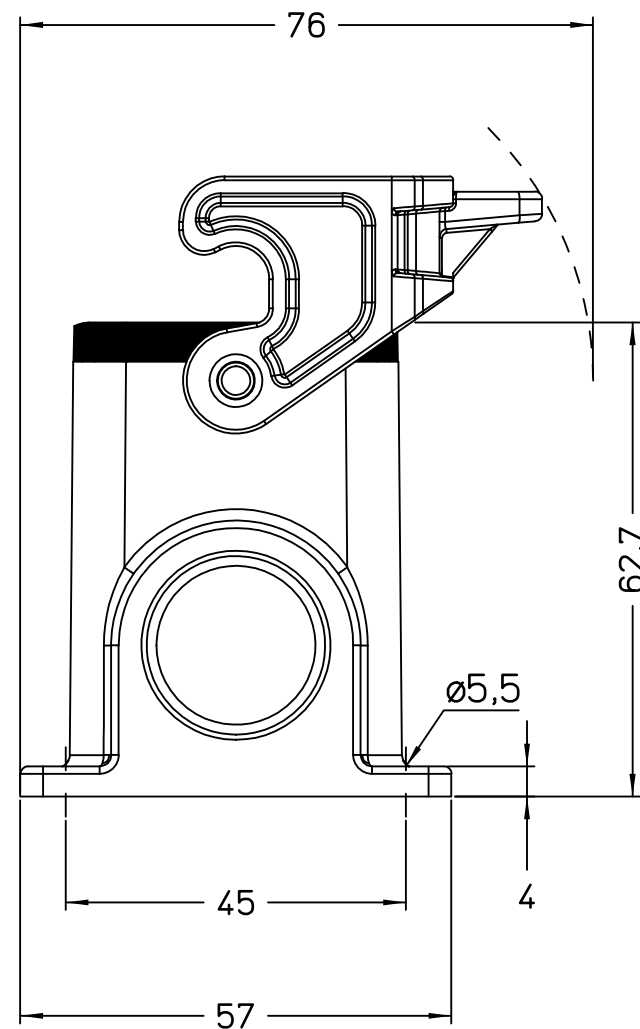

Diritti riservati All rights reserved

1

2

3

Dimensions
in mm

Simplified representation with dimensions without tolerance

Original Size A4

JMPP 24 L25

Date 08/11/23

surface mounting housing, size "104.27", 1x M25 side entry,

Sign. G. Renna

with 1 Jei-P lever

Scale
1:1

1

2

3