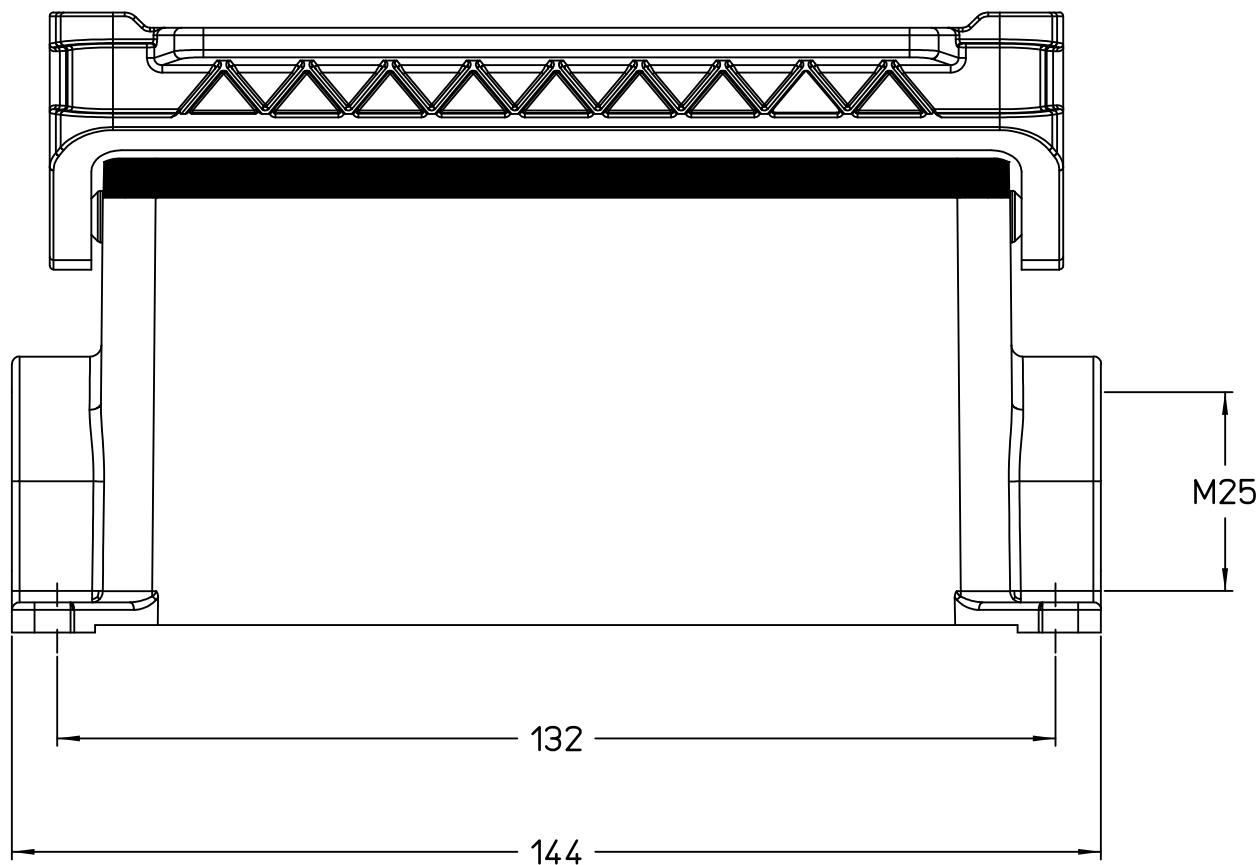

Diritti riservati All rights reserved

1

2

3

Dimensions
in mm

Simplified representation with dimensions without tolerance

Original Size A4

JMPP 24 L25

Date 08/11/23

surface mounting housing, size "104.27", 1x M25 side entry,

Sign. G. Renna

with 1 Jei-P lever

Scale
1:1

1

2

3