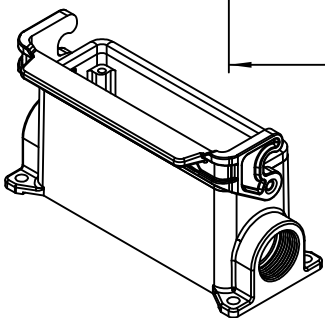

Diritti riservati All rights reserved

1

2

3

Dimensions
in mm

Simplified representation with dimensions without tolerance

Original Size A4

JMPP 24 L25

Date 08/11/23

surface mounting housing, size "104.27", 1x M25 side entry,

Sign. G. Renna

with 1 Jei-P lever

Scale
1:1

1

2

3